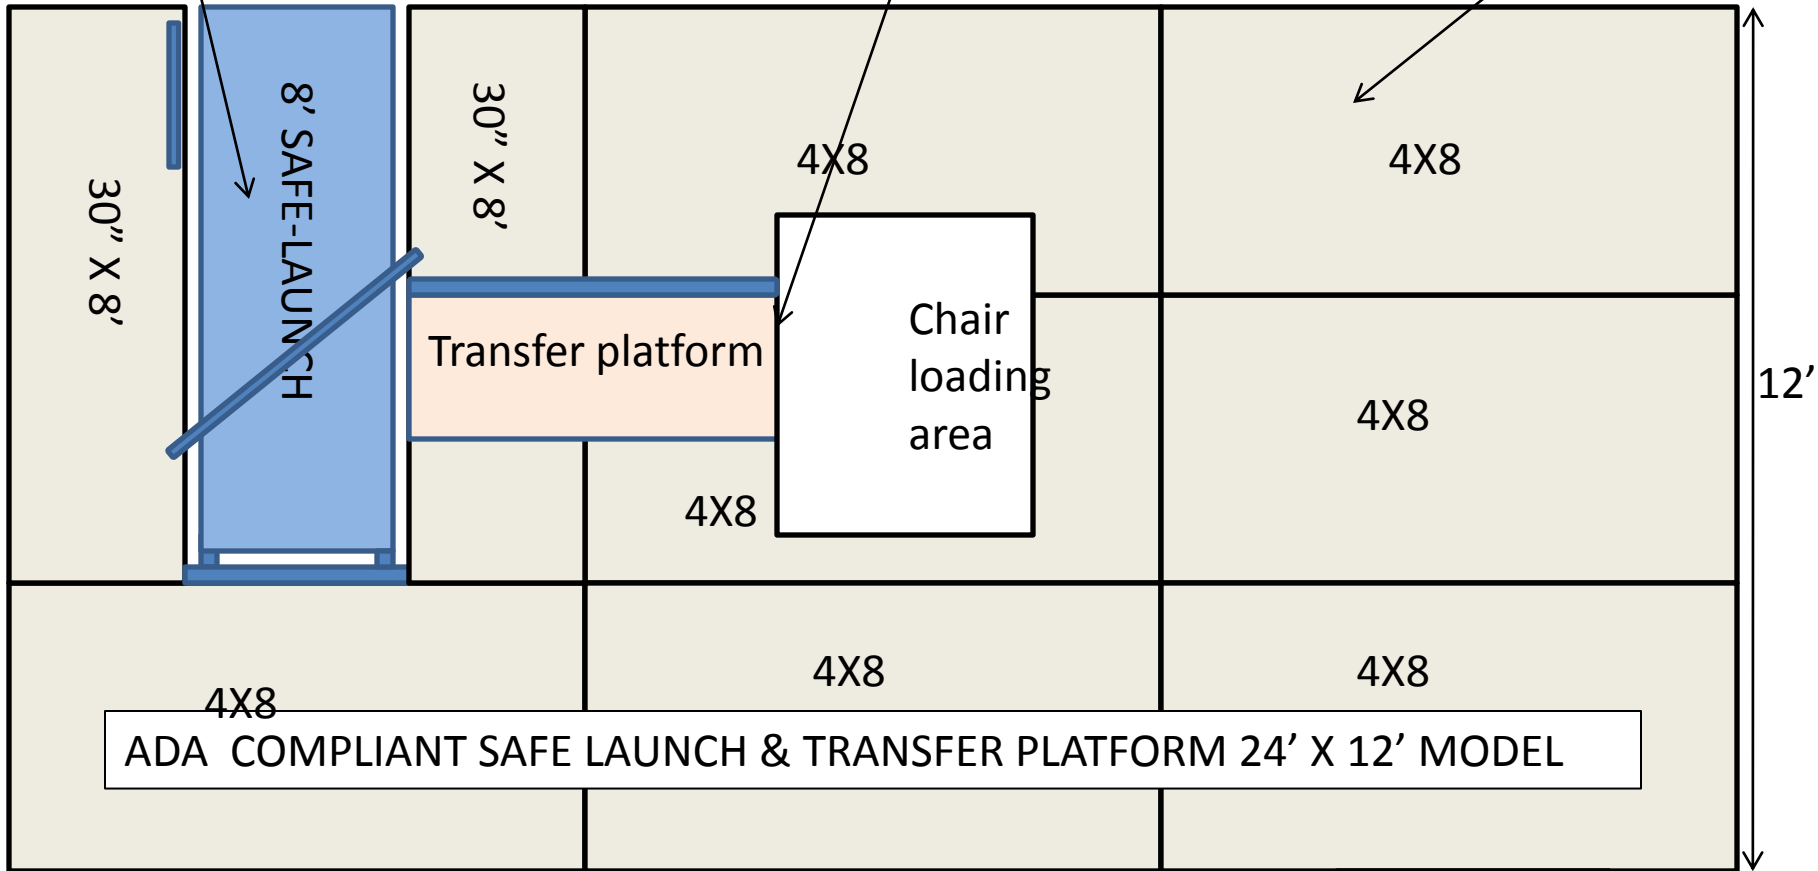

24'

ADA COMPLIANT SAFE LAUNCH & TRANSFER PLATFORM 24' X 12' MODEL

NON ADA: \$8598.00 ADA: \$10,385.00

ramp